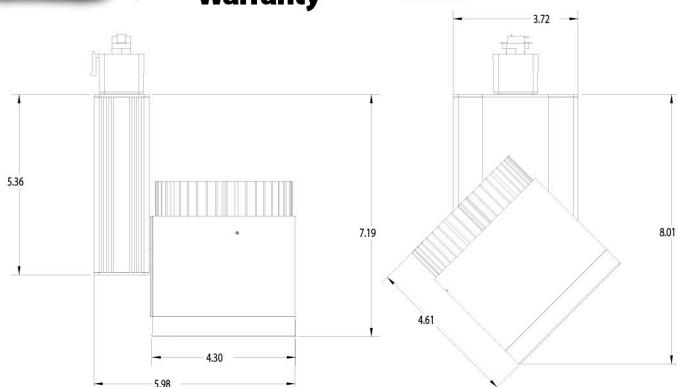

10yr
Warranty