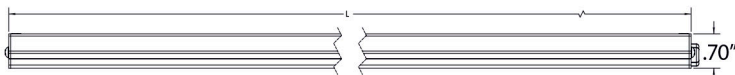

Total Eclipse® EFDS SERIES

ULTRA LOW PROFILE

5yr
Warranty

AVAILABLE LENGTHS: 1', 2', 3', 4', 5' & 6'

PRODUCT DESCRIPTION:

ElectraLED's Total Eclipse™ system was engineered as an energy efficient replacement for T12 & T8 fluorescent fixtures. It is a scalable system designed with a flexibility to meet the demands of more challenging applications.

FEATURES:

- Latest generation of LED components and optics
- Available in 1', 2', 3', 4', 5' and 6' lengths
- Class 2 external power supply 120 - 277 VAC
- All Color Temps available 2700K-5000K (CCT)
- Life rating: 64,000 hrs (L70)
- Lowest thermal heat signature
- Optional dimming kit available
- Daisy Chain option available

APPLICATIONS:

- Shelves
- Display Cases
- General Purpose
- Soffits
- Displays
- Refrigerated Cases
- Beverage Cases
- Coves

COMPLIANCE & SAFETY:

PERFORMANCE AT 4000K:

Model	Length	Watts	Lumens	LPW	CRI
EFDS-1-40-07-NM	13.5"	2.4	318	132	85+
EFDS-2-40-07-NM	24.5"	4.8	636	132	85+
EFDS-3-40-07-NM	35.5"	7.2	954	132	85+
EFDS-4-40-07-NM	46.5"	9.6	1,275	132	85+
EFDS-5-40-07-NM	57.5"	12.0	1,600	132	85+
EFDS-6-40-07-NM	67.58"	14.4	1,900	132	85+

Mounting Options: (NM) End Mount • (NP) Pivot Mount • (NA) Magnet Mount • (PA) Pivot Magnet Mount

POWER SUPPLY:

Model	Watts	VAC	VDC	THD	PF
100W PS	100	120/277	24	< 20%	.99