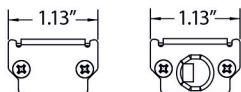

5yr
Warranty

AVAILABLE LENGTHS: 1', 2', 3', 4', 5' & 6'