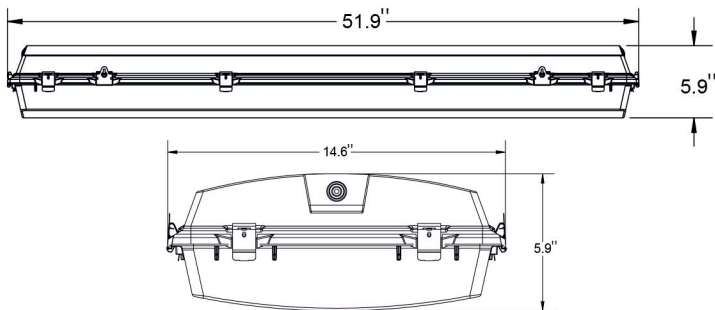

Vaporlite® HI-BAY VL SERIES

AVAILABLE SIZES: 48"

PRODUCT DESCRIPTION:

The VaporLite™ is designed to replace standard fluorescent lamp fixtures in wet or damp locations. The fixture is IP 67 rated for outdoors and is typically seen in warehouses, walk-in freezers and food prep areas.