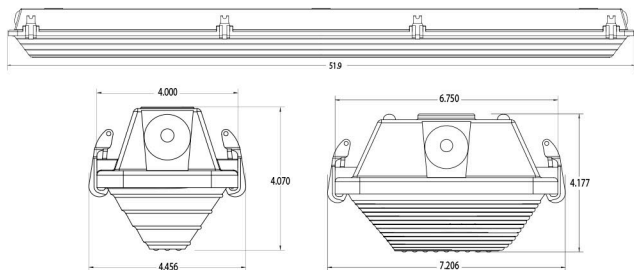

Vaporlite® VL SERIES

AVAILABLE SIZES: 24" & 48"

PRODUCT DESCRIPTION:

The VaporLite™ is designed to replace standard fluorescent lamp fixtures in wet or damp locations. The fixture is IP 67 rated for outdoors and is typically seen in warehouses, walk-in freezers and food prep areas.