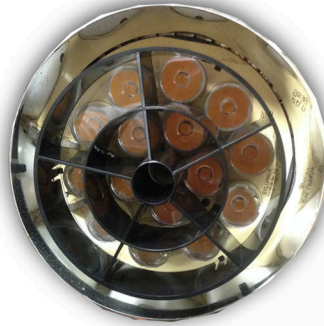

CYLUXTM 09

ACCESSORIES

Glare Shield

Part #: TLC-AS

- Black

- White

The Glare Shield accessory is available in black or white to fit all CyluxTM products including the 05, 10, 15 and 09 models.

Diffuser

Part #: TLC DIFFUSER

The Diffuser accessory is available to fit on the following CyluxTM models:
05, 10 and 15.