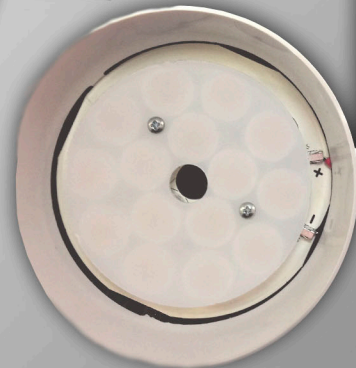

CYLUXTM 09

ACCESSORIES

Glare Shield

Part #: TLC-AS

- Black

- White

The Glare Shield accessory is available in black or white to fit all CyluxTM products including the 05, 10, 15 and 09 models.

Diffuser

Part #: TLC DIFFUSER

The Diffuser accessory is available to fit on the following CyluxTM models:
05, 10 and 15.